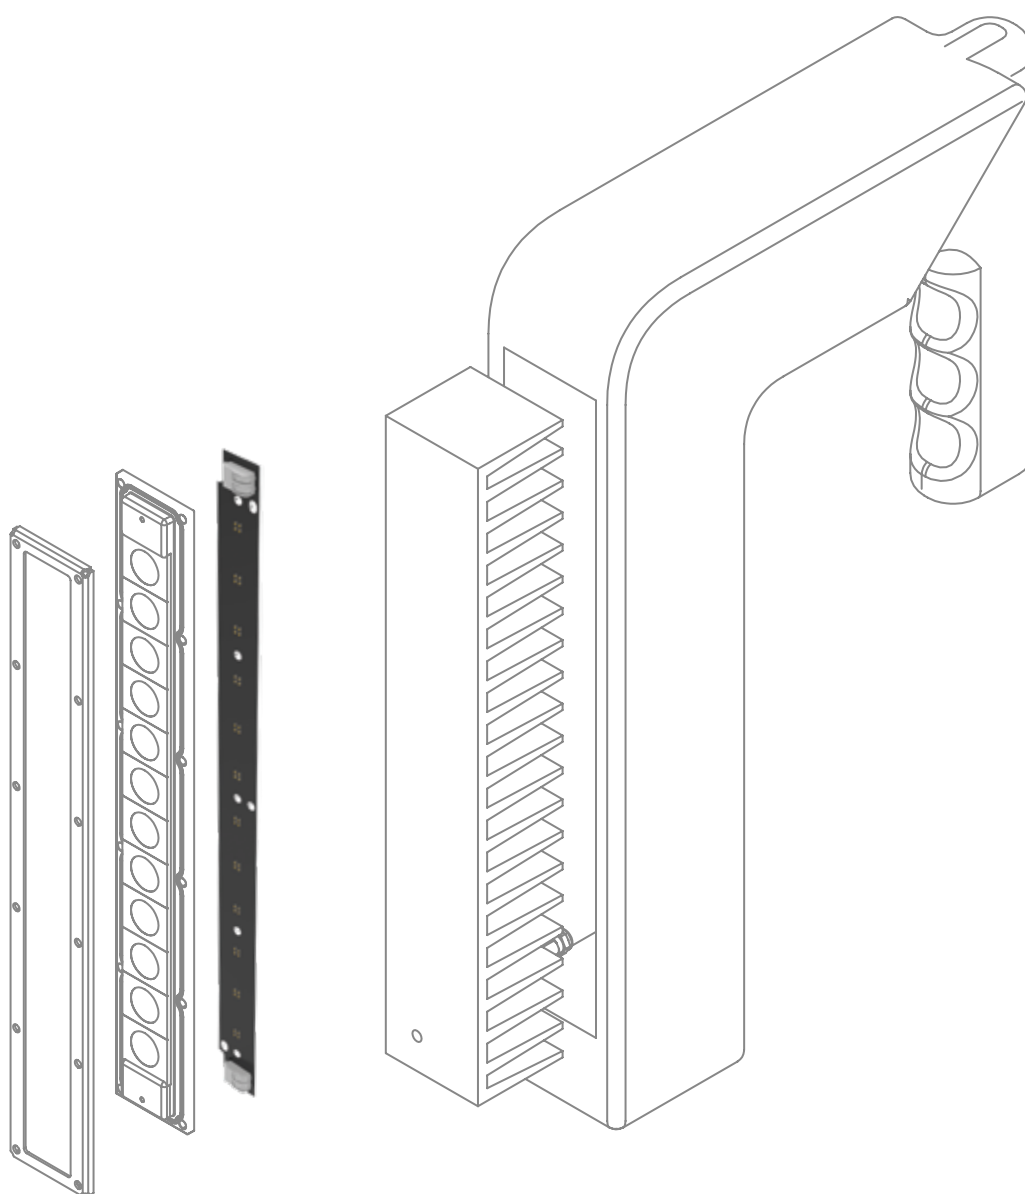

SpecialRED

UV lighting