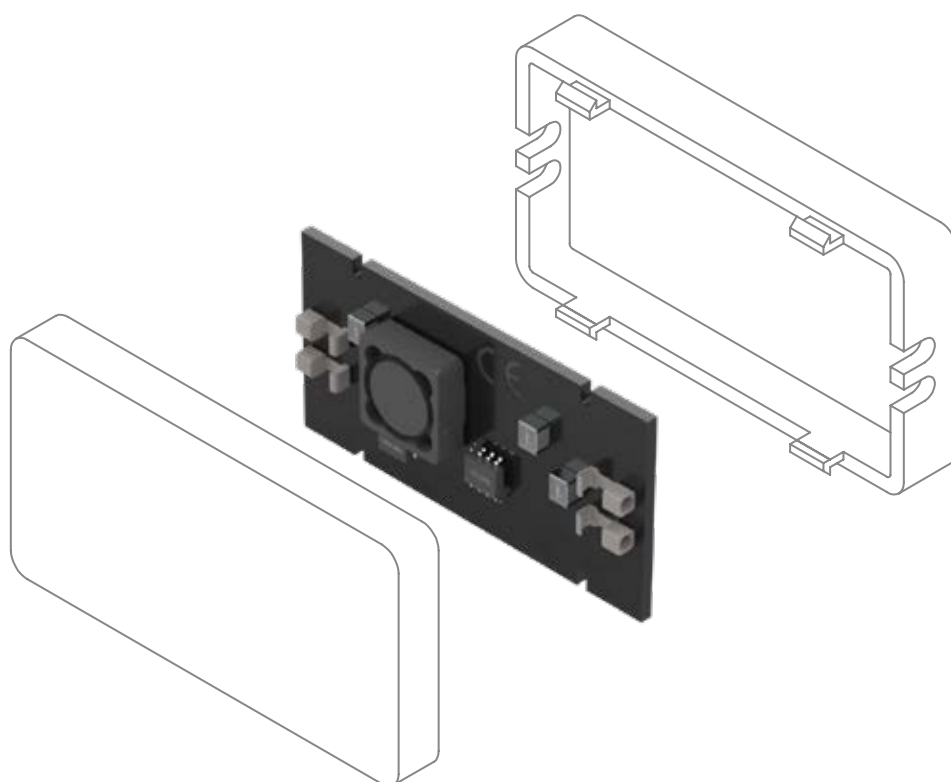

## Driver modules

Commercial

Indoor

Spotlight

	Model	Size (mm)	Type	Vin (Vdc)	Iout	max Power (W)	Certifications
	R5743*	53x27	Step-up	20-28	100-1400	50	CE, RoHS COMPLIANT, REACH
	R5489**	48x14	Step-down	19-51	100-750	35	CE, RoHS COMPLIANT, REACH
	R5695*	35x18,5	Touch control	24	500	6	CE, RoHS COMPLIANT, REACH